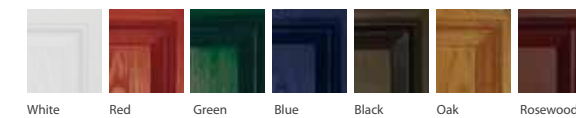

External Door Colour (white inside)

Frame Colour (white inside)

Lindisfarne door

Cottage 1 glazed

featured here in White with Murano glass and Gold hardware.

Available glass designs

External Door Colour (white inside)

Frame Colour (white inside)

Quatford door

Cottage 1 glazed

Featured here in Blue with Diamond Cut glass and Chrome hardware

Available glass designs

External Door Colour (white inside)

Frame Colour (white inside)

Ravenscraig door

Cottage 1 glazed

Featured here in White with Diamonds glass and Chrome hardware

Available glass designs

External Door Colour (white inside)

Frame Colour (white inside)

Stirling door

Cottage panel 1 glazed

featured here in Green with obscure glass and Gold hardware

Available glass designs

External Door Colour (white inside)

Frame Colour (white inside)

Stable door

Stable Doors

featured here in Red with Clear glass and Chrome hardware