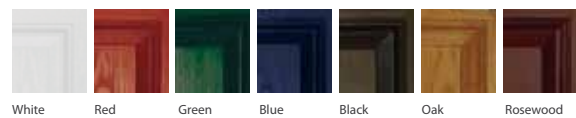

External Door Colour (white inside)

Frame Colour (white inside)

Lindisfarne door

Cottage 1 glazed

featured here in White with Murano glass and Gold hardware.

Available glass designs

External Door Colour (white inside)

Frame Colour (white inside)

Quatford door

Cottage 1 glazed

Featured here in Blue with Diamond Cut glass and Chrome hardware

Available glass designs

External Door Colour (white inside)

Frame Colour (white inside)

Ravenscraig door

Cottage 1 glazed

Featured here in White with Diamonds glass and Chrome hardware

Available glass designs

External Door Colour (white inside)

Frame Colour (white inside)

Stirling door

Cottage panel 1 glazed

featured here in Green with obscure glass and Gold hardware

Available glass designs

External Door Colour (white inside)

Frame Colour (white inside)

Stable door

Stable Doors

featured here in Red with Clear glass and Chrome hardware