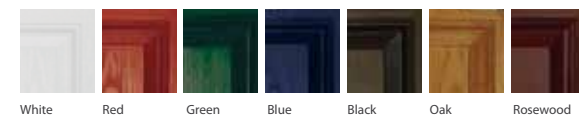

External Door Colour (white inside)