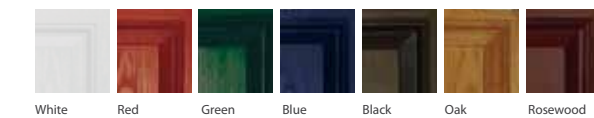

External Door Colour (white inside)

Frame Colour (white inside)

Newark door

Cottage

featured here in White with Black hardware

External Door Colour (white inside)

Frame Colour (white inside)

Orford door

2 panel 4 glazed

featured here in Black with Fleur glass and Chrome hardware

Available glass designs

External Door Colour (white inside)

Frame Colour (white inside)

Pembroke door

Cottage 4 square

featured here in White with Murano glass and Black cassettes and hardware

Available glass designs

External Door Colour (white inside)

Frame Colour (white inside)

Knaresborough door

Cottage 4 glazed

featured here in Black with Simplicity glass and Chrome hardware.

Available glass designs

External Door Colour (white inside)

Frame Colour (white inside)

Lindisfarne door

Cottage 1 glazed

featured here in White with Murano glass and Gold hardware.

Available glass designs

External Door Colour (white inside)