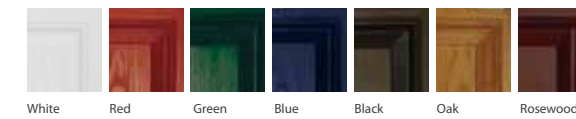

Frame Colour (white inside)

Carisbrooke door

2 panel 2 glazed

featured here in Black with Simplicity glass and Chrome hardware

Sidescreen option

Available glass designs

External Door Colour (white inside)

Frame Colour (white inside)

featured here in Blue with Brass Art Clarity glass and Chrome hardware

Available glass designs

External Door Colour (white inside)

Frame Colour (white inside)

Fraser door

2 panel half-glazed

featured here in White with Fleur glass and Black hardware

Available glass designs

External Door Colour (white inside)

Frame Colour (white inside)

Glenbuchat door

2 glazed 1 arch

featured here in Oak with Brass Art Clarity glass and Gold hardware

Available glass designs

External Door Colour (white inside)

Frame Colour (white inside)

Harlech door

6 panel solid

featured here in Green with Gold hardware

External Door Colour (white inside)

Frame Colour (white inside)

Ingmire door