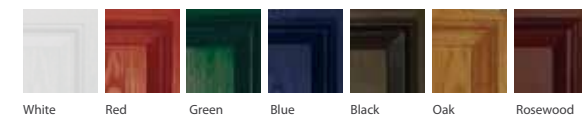

External Door Colour (white inside)

Frame Colour (white inside)

Harlech door

6 panel solid

featured here in Green with Gold hardware

External Door Colour (white inside)

Frame Colour (white inside)

Ingmire door

featured here in Red with Stippolyte glass and Gold hardware

Available glass designs

External Door Colour (white inside)

Frame Colour (white inside)

Manorbier door

4 panel solid

featured here in Rosewood with Gold hardware

External Door Colour (white inside)

Frame Colour (white inside)

Newark door

Cottage

featured here in White with Black hardware

External Door Colour (white inside)

Frame Colour (white inside)

Orford door

2 panel 4 glazed

featured here in Black with Fleur glass and Chrome hardware

Available glass designs

External Door Colour (white inside)

Frame Colour (white inside)

Pembroke door

Cottage 4 square

featured here in White with Murano glass and Black cassettes and hardware