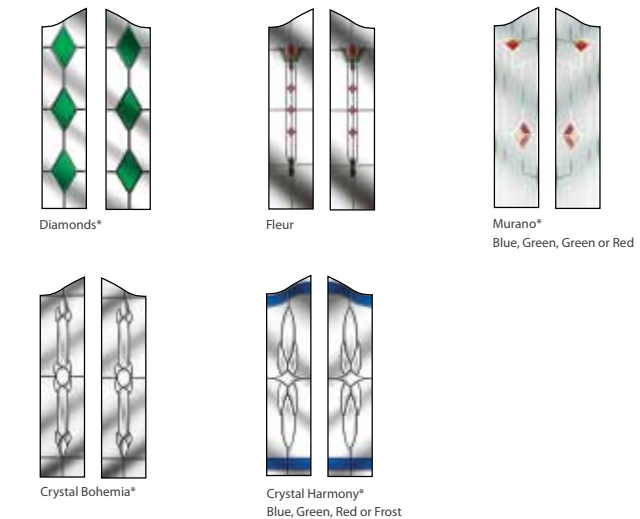

Sidescreens add that special touch

Sidescreens complement your door and give wider entrances a grander feel, allowing more light into your home.

Available glass designs

External Door Colour (white inside)

Frame Colour (white inside)

Beaumaris door

2 panel 2 angle

featured here in Rosewood with Crystal Bohemia glass and Gold hardware

Sidescreen option

Available glass designs

External Door Colour (white inside)

Frame Colour (white inside)

Carisbrooke door

2 panel 2 glazed

featured here in Black with Simplicity glass and Chrome hardware

Sidescreen option

Available glass designs

External Door Colour (white inside)

Frame Colour (white inside)

Dartmouth door

4 panel 1 arch

featured here in Green with Crystal Bohemia glass and Gold hardware

Available glass designs

External Door Colour (white inside)

Frame Colour (white inside)

Edinburgh door

2 panel 1 arch