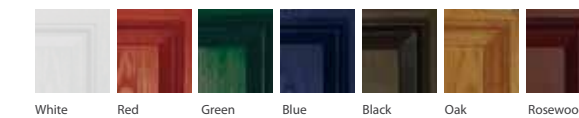

Available glass designs

External Door Colour (white inside)

Frame Colour (white inside)

Glenbuchat door

2 glazed 1 arch

featured here in Oak with Brass Art Clarity glass and Gold hardware

Available glass designs

External Door Colour (white inside)

Frame Colour (white inside)

Harlech door

6 panel solid

featured here in Green with Gold hardware

External Door Colour (white inside)

Frame Colour (white inside)

Ingmire door

4 panel 2 glazed

featured here in White with Brass Art Clarity glass and Black hardware

Available glass designs

External Door Colour (white inside)

Frame Colour (white inside)

Johnstone door

4 panel sunburst