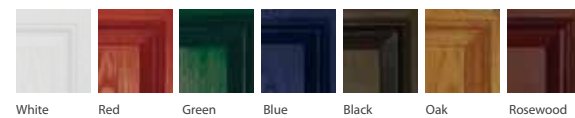

featured here in Blue with Brass Art Clarity glass and Chrome hardware

Available glass designs

External Door Colour (white inside)

Frame Colour (white inside)

Fraser door

2 panel half-glazed

featured here in White with Fleur glass and Black hardware

Available glass designs

External Door Colour (white inside)

Frame Colour (white inside)

Glenbuchat door

2 glazed 1 arch

featured here in Oak with Brass Art Clarity glass and Gold hardware

Available glass designs

External Door Colour (white inside)

Frame Colour (white inside)

Harlech door

6 panel solid

featured here in Green with Gold hardware

External Door Colour (white inside)

Frame Colour (white inside)

Ingmire door

4 panel 2 glazed

featured here in White with Brass Art Clarity glass and Black hardware

Available glass designs

External Door Colour (white inside)

Frame Colour (white inside)

Johnstone door

4 panel sunburst