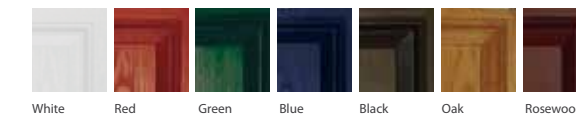

External Door Colour (white inside)

Frame Colour (white inside)

Harlech door

6 panel solid

featured here in Green with Gold hardware

External Door Colour (white inside)

Frame Colour (white inside)

Ingmire door

featured here in Red with Stippolyte glass and Gold hardware

Available glass designs

External Door Colour (white inside)

Frame Colour (white inside)

Manorbier door

4 panel solid

featured here in Rosewood with Gold hardware

External Door Colour (white inside)

Frame Colour (white inside)

Newark door

Cottage

featured here in White with Black hardware

External Door Colour (white inside)

Frame Colour (white inside)

Orford door

2 panel 4 glazed

featured here in Black with Fleur glass and Chrome hardware

Available glass designs

External Door Colour (white inside)

Frame Colour (white inside)

Pembroke door

Cottage 4 square

featured here in White with Murano glass and Black cassettes and hardware