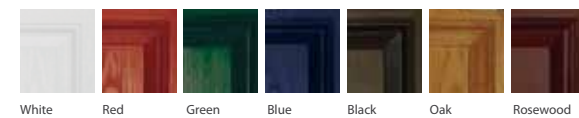

External Door Colour (white inside)

White Red Green Blue
Black Oak Rosewood

Frame Colour (white inside unless stated)

Oak Rosewood

Oak on Oak and Rosewood on Rosewood options available.

Glass Patterns
available on standard lead-time

Sidescreens add that special touch

Sidescreens complement your door and give wider entrances a grander feel, allowing more light into your home.

Available glass designs

External Door Colour (white inside)

Frame Colour (white inside)

Beaumaris door

2 panel 2 angle

featured here in Rosewood with Crystal Bohemia glass and Gold hardware

Sidescreen option

Available glass designs

External Door Colour (white inside)

Frame Colour (white inside)

Carisbrooke door

2 panel 2 glazed

featured here in Black with Simplicity glass and Chrome hardware

Sidescreen option

Available glass designs

External Door Colour (white inside)

Frame Colour (white inside)