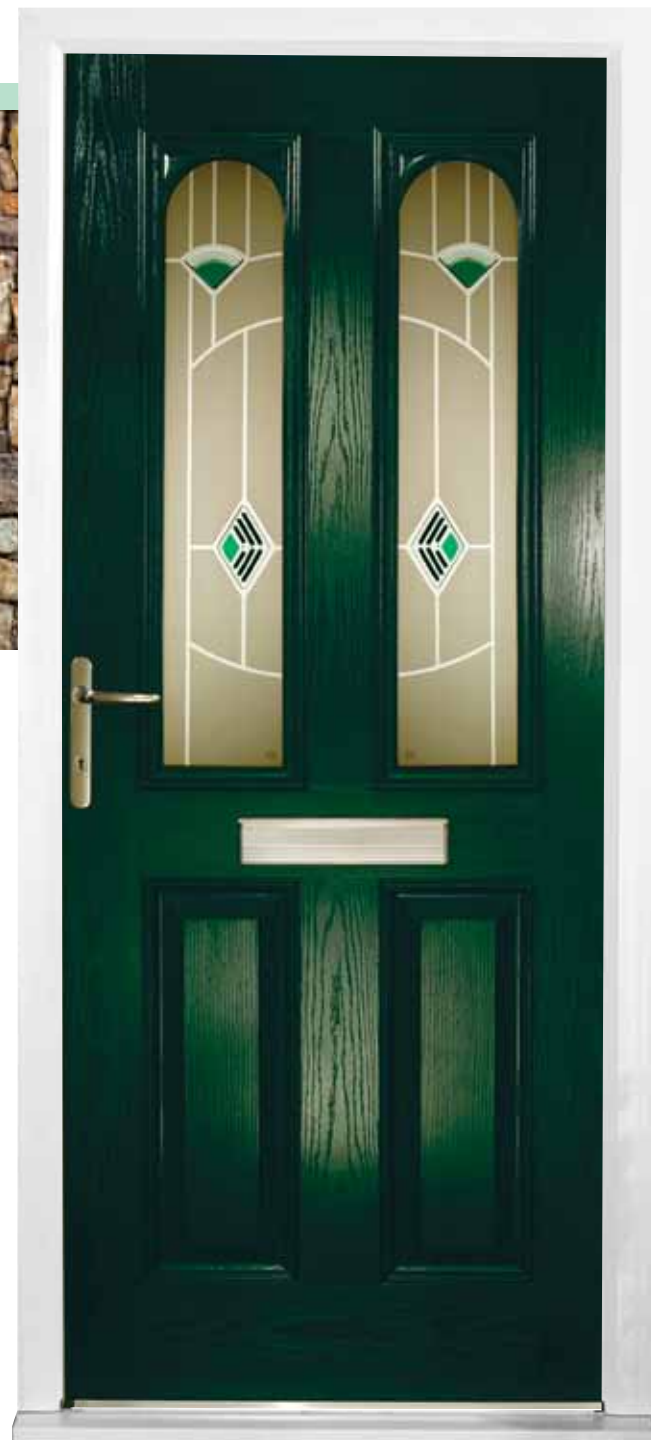

Arundel door

2 panel 2 arch

featured here in Green with Murano glass and Gold hardware

Sidescreens add that special touch

Sidescreens complement your door and give wider entrances a grander feel, allowing more light into your home.