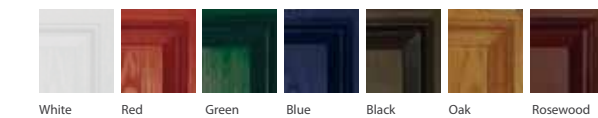

2 panel 4 glazed

featured here in Black with Fleur glass and Chrome hardware

Available glass designs

External Door Colour (white inside)

Frame Colour (white inside)

Pembroke door

Cottage 4 square

featured here in White with Murano glass and Black cassettes and hardware

Available glass designs

External Door Colour (white inside)

Frame Colour (white inside)

Knaresborough door

Cottage 4 glazed

featured here in Black with Simplicity glass and Chrome hardware.

Available glass designs

External Door Colour (white inside)

Frame Colour (white inside)

Lindisfarne door

Cottage 1 glazed

featured here in White with Murano glass and Gold hardware.

Available glass designs

External Door Colour (white inside)

Frame Colour (white inside)

Quatford door

Cottage 1 glazed

Featured here in Blue with Diamond Cut glass and Chrome hardware

Available glass designs

External Door Colour (white inside)

Frame Colour (white inside)