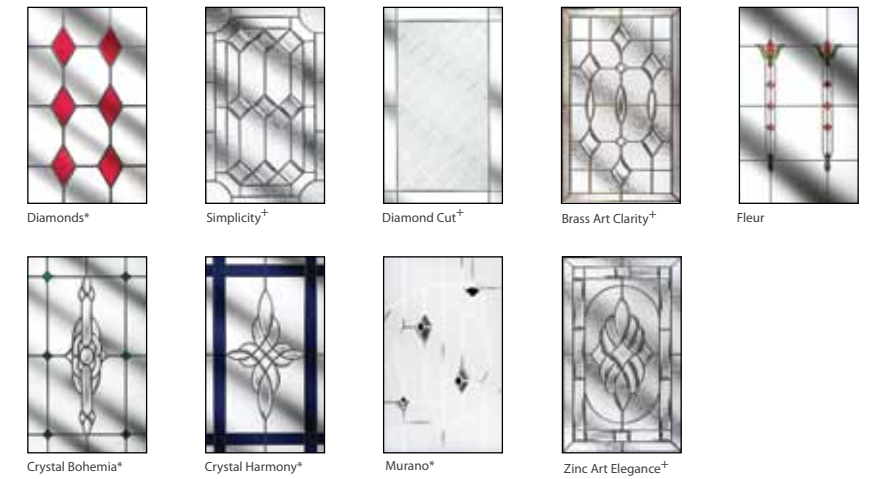

Dartmouth door

4 panel 1 arch

featured here in Green with Crystal Bohemia glass and Gold hardware

Available glass designs

External Door Colour (white inside)

Frame Colour (white inside)

Edinburgh door

2 panel 1 arch

featured here in Blue with Brass Art Clarity glass and Chrome hardware

Available glass designs

External Door Colour (white inside)

Frame Colour (white inside)

Fraser door

2 panel half-glazed

featured here in White with Fleur glass and Black hardware

Available glass designs

External Door Colour (white inside)

Frame Colour (white inside)

Glenbuchat door

2 glazed 1 arch

featured here in Oak with Brass Art Clarity glass and Gold hardware

Available glass designs

External Door Colour (white inside)

Frame Colour (white inside)

Harlech door

6 panel solid

featured here in Green with Gold hardware

External Door Colour (white inside)

Frame Colour (white inside)

Ingmire door