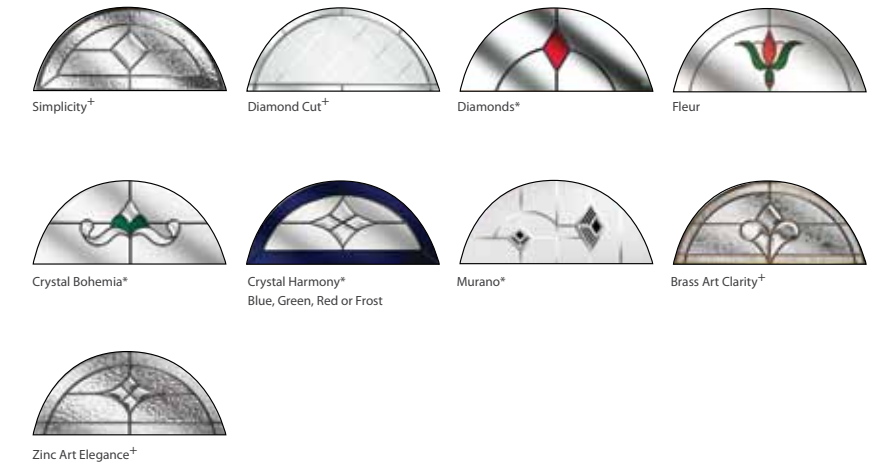

Available glass designs

External Door Colour (white inside)

Frame Colour (white inside)