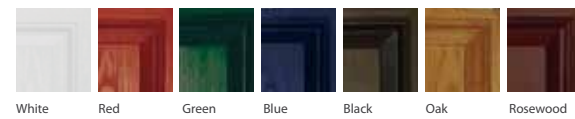

External Door Colour (white inside)

Frame Colour (white inside)

Harlech door

6 panel solid

featured here in Green with Gold hardware

External Door Colour (white inside)

Frame Colour (white inside)

Ingmire door

4 panel 2 glazed

featured here in White with Brass Art Clarity glass and Black hardware

Available glass designs

External Door Colour (white inside)

Frame Colour (white inside)

Johnstone door

4 panel sunburst

featured here in Red with Stippolyte glass and Gold hardware

Available glass designs

External Door Colour (white inside)

Frame Colour (white inside)

Manorbier door

4 panel solid

featured here in Rosewood with Gold hardware

External Door Colour (white inside)

Frame Colour (white inside)

Newark door

Cottage

featured here in White with Black hardware

External Door Colour (white inside)

Frame Colour (white inside)

Orford door