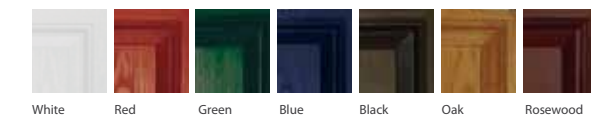

Available glass designs

External Door Colour (white inside)

Frame Colour (white inside)

Glenbuchat door

2 glazed 1 arch

featured here in Oak with Brass Art Clarity glass and Gold hardware

Available glass designs

External Door Colour (white inside)

Frame Colour (white inside)

Harlech door

6 panel solid

featured here in Green with Gold hardware

External Door Colour (white inside)

Frame Colour (white inside)

Ingmire door

4 panel 2 glazed

featured here in White with Brass Art Clarity glass and Black hardware

Available glass designs

External Door Colour (white inside)

Frame Colour (white inside)

Johnstone door

4 panel sunburst

featured here in Red with Stippolyte glass and Gold hardware

Available glass designs

External Door Colour (white inside)

Frame Colour (white inside)

Manorbier door

4 panel solid

featured here in Rosewood with Gold hardware