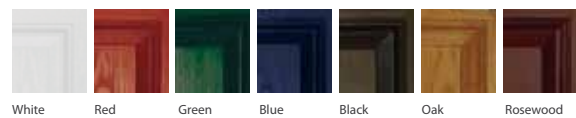

Frame Colour (white inside)

Beaumaris door

2 panel 2 angle

featured here in Rosewood with Crystal Bohemia glass and Gold hardware

Sidescreen option

Available glass designs

External Door Colour (white inside)

External Door Colour (white inside)

Frame Colour (white inside)

Lindisfarne door

Cottage 1 glazed

featured here in White with Murano glass and Gold hardware.

Available glass designs

External Door Colour (white inside)

Frame Colour (white inside)

Quatford door

Cottage 1 glazed

Featured here in Blue with Diamond Cut glass and Chrome hardware

Available glass designs

External Door Colour (white inside)

Frame Colour (white inside)

Ravenscraig door

Cottage 1 glazed

Featured here in White with Diamonds glass and Chrome hardware

Available glass designs

External Door Colour (white inside)

Frame Colour (white inside)

Stirling door

Cottage panel 1 glazed