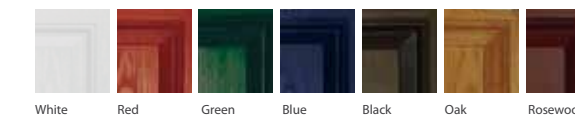

Frame Colour (white inside)

Beaumaris door

2 panel 2 angle

featured here in Rosewood with Crystal Bohemia glass and Gold hardware

Sidescreen option

Available glass designs

External Door Colour (white inside)

Frame Colour (white inside)

Carisbrooke door

2 panel 2 glazed

featured here in Black with Simplicity glass and Chrome hardware

Sidescreen option

Available glass designs

External Door Colour (white inside)

Frame Colour (white inside)

Dartmouth door

4 panel 1 arch

featured here in Green with Crystal Bohemia glass and Gold hardware

Available glass designs

External Door Colour (white inside)

Frame Colour (white inside)

Edinburgh door

2 panel 1 arch

featured here in Blue with Brass Art Clarity glass and Chrome hardware

Available glass designs

External Door Colour (white inside)

Frame Colour (white inside)

Fraser door

2 panel half-glazed

featured here in White with Fleur glass and Black hardware