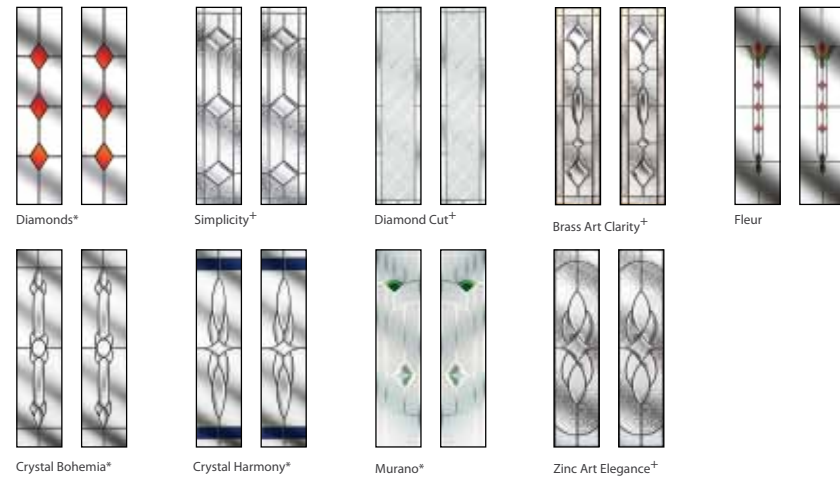

Frame Colour (white inside)

Beaumaris door

2 panel 2 angle

featured here in Rosewood with Crystal Bohemia glass and Gold hardware

Sidescreen option

Available glass designs

External Door Colour (white inside)

Frame Colour (white inside)

Carisbrooke door

2 panel 2 glazed

featured here in Black with Simplicity glass and Chrome hardware

Sidescreen option

Available glass designs

External Door Colour (white inside)

Frame Colour (white inside)

Dartmouth door

4 panel 1 arch

featured here in Green with Crystal Bohemia glass and Gold hardware

Available glass designs

External Door Colour (white inside)

Frame Colour (white inside)

Edinburgh door

2 panel 1 arch