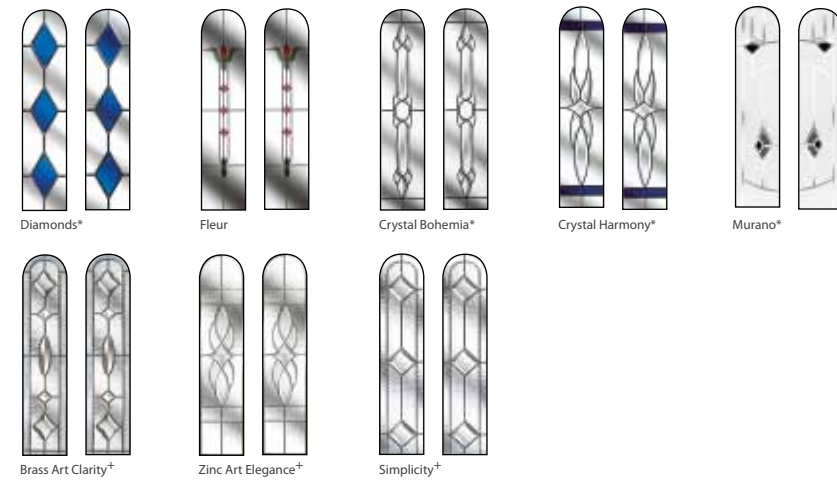

External Door Colour (white inside)

White Red Green Blue
Black Oak Rosewood

Frame Colour (white inside unless stated)

Oak Rosewood

Oak on Oak and Rosewood on Rosewood options available.

Glass Patterns
available on standard lead-time

Clear Stippolyte Cotswold
Autumn Contora

Further backing glass options may be available. Lead-times may vary.

Hardware colour options

Gold Black Chrome

Arundel door

2 panel 2 arch

featured here in Green with Murano glass and Gold hardware

Sidescreens add that special touch

Sidescreens complement your door and give wider entrances a grander feel, allowing more light into your home.

Available glass designs

External Door Colour (white inside)

Frame Colour (white inside)

Beaumaris door

2 panel 2 angle

featured here in Rosewood with Crystal Bohemia glass and Gold hardware

Sidescreen option

Available glass designs

External Door Colour (white inside)