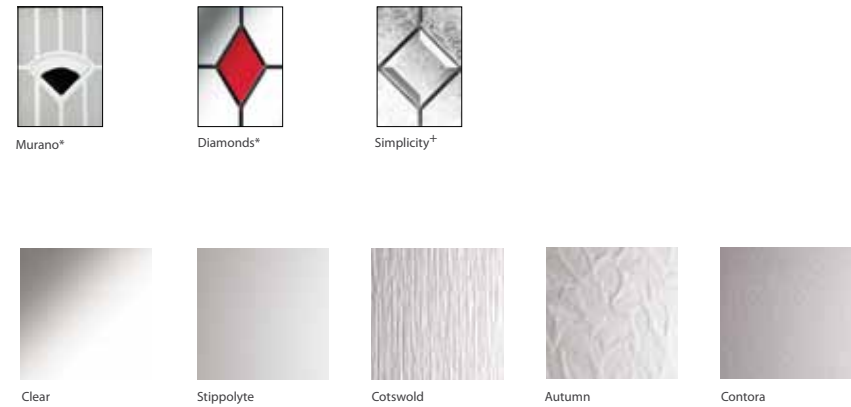

Available glass designs

External Door Colour (white inside)

Frame Colour (white inside)

Knaresborough door

Cottage 4 glazed

featured here in Black with Simplicity glass and Chrome hardware.

Available glass designs