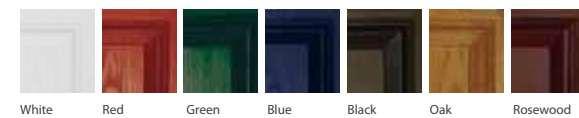

External Door Colour (white inside)

Frame Colour (white inside)

Newark door

Cottage

featured here in White with Black hardware

External Door Colour (white inside)

Frame Colour (white inside)

Orford door

2 panel 4 glazed

featured here in Black with Fleur glass and Chrome hardware

Available glass designs

External Door Colour (white inside)

Frame Colour (white inside)

Pembroke door

Cottage 4 square

featured here in White with Murano glass and Black cassettes and hardware

Available glass designs

External Door Colour (white inside)

Frame Colour (white inside)

Knaresborough door

Cottage 4 glazed

featured here in Black with Simplicity glass and Chrome hardware.

Available glass designs

External Door Colour (white inside)

Frame Colour (white inside)

Lindisfarne door

Cottage 1 glazed

featured here in White with Murano glass and Gold hardware.

Available glass designs

External Door Colour (white inside)