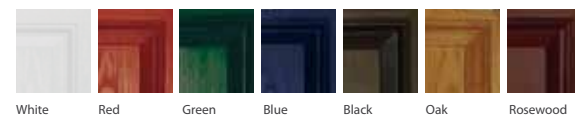

Frame Colour (white inside)

Beaumaris door

2 panel 2 angle

featured here in Rosewood with Crystal Bohemia glass and Gold hardware

Sidescreen option

Available glass designs

External Door Colour (white inside)

Frame Colour (white inside)

Carisbrooke door

2 panel 2 glazed

featured here in Black with Simplicity glass and Chrome hardware

Sidescreen option

Available glass designs

External Door Colour (white inside)

Frame Colour (white inside)

Dartmouth door

4 panel 1 arch

featured here in Green with Crystal Bohemia glass and Gold hardware

Available glass designs

External Door Colour (white inside)

Frame Colour (white inside)

Edinburgh door

2 panel 1 arch

featured here in Blue with Brass Art Clarity glass and Chrome hardware

Available glass designs

External Door Colour (white inside)

Frame Colour (white inside)

Fraser door

2 panel half-glazed

featured here in White with Fleur glass and Black hardware