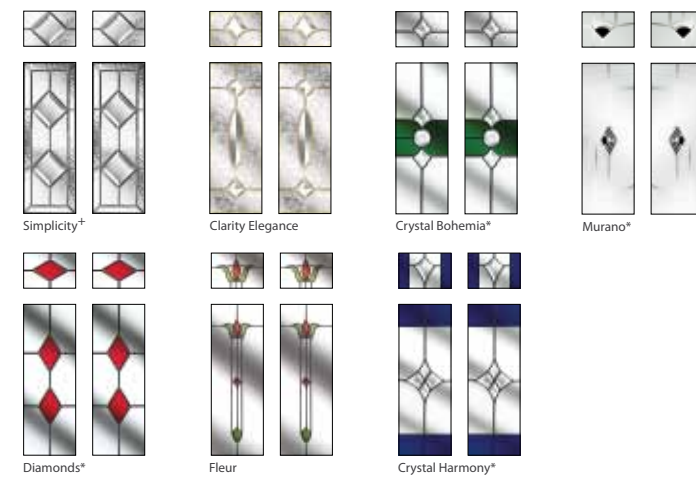

4 panel 2 glazed

featured here in White with Brass Art Clarity glass and Black hardware

Available glass designs

External Door Colour (white inside)

Frame Colour (white inside)

Johnstone door

4 panel sunburst

featured here in Red with Stippolyte glass and Gold hardware

Available glass designs

External Door Colour (white inside)

Frame Colour (white inside)

Manorbier door

4 panel solid

featured here in Rosewood with Gold hardware

External Door Colour (white inside)

Frame Colour (white inside)

Newark door

Cottage

featured here in White with Black hardware

External Door Colour (white inside)

Frame Colour (white inside)

Orford door

2 panel 4 glazed

featured here in Black with Fleur glass and Chrome hardware

Available glass designs

External Door Colour (white inside)

Frame Colour (white inside)

Pembroke door

Cottage 4 square

featured here in White with Murano glass and Black cassettes and hardware