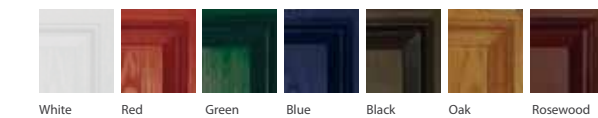

Frame Colour (white inside)

Beaumaris door

2 panel 2 angle

featured here in Rosewood with Crystal Bohemia glass and Gold hardware

Sidescreen option

Available glass designs

External Door Colour (white inside)

Frame Colour (white inside)

Carisbrooke door

2 panel 2 glazed

featured here in Black with Simplicity glass and Chrome hardware

Sidescreen option

Available glass designs

External Door Colour (white inside)

Frame Colour (white inside)