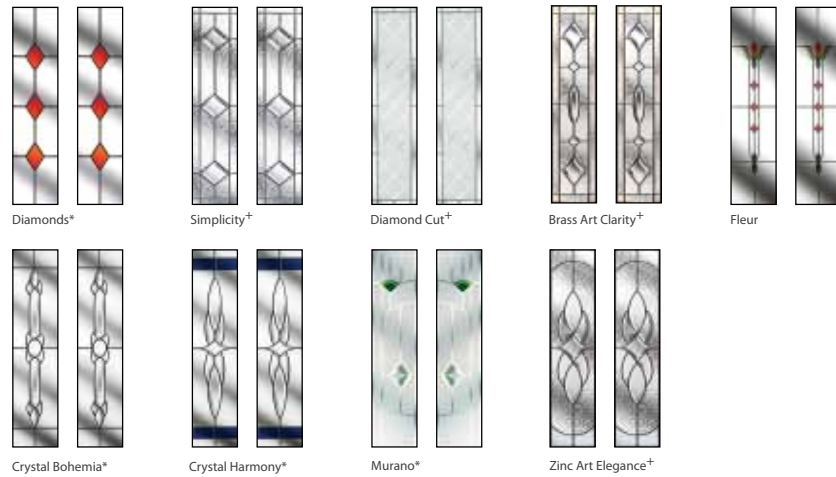

External Door Colour (white inside)

Frame Colour (white inside)

Lindisfarne door

Cottage 1 glazed

featured here in White with Murano glass and Gold hardware.

Available glass designs

External Door Colour (white inside)

Frame Colour (white inside)

Quatford door

Cottage 1 glazed

Featured here in Blue with Diamond Cut glass and Chrome hardware

Available glass designs

External Door Colour (white inside)

Frame Colour (white inside)

Ravenscraig door

Cottage 1 glazed

Featured here in White with Diamonds glass and Chrome hardware

Available glass designs

External Door Colour (white inside)

Frame Colour (white inside)

Stirling door

Cottage panel 1 glazed