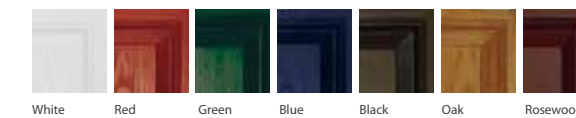

Hardware options

External door colour (white inside)