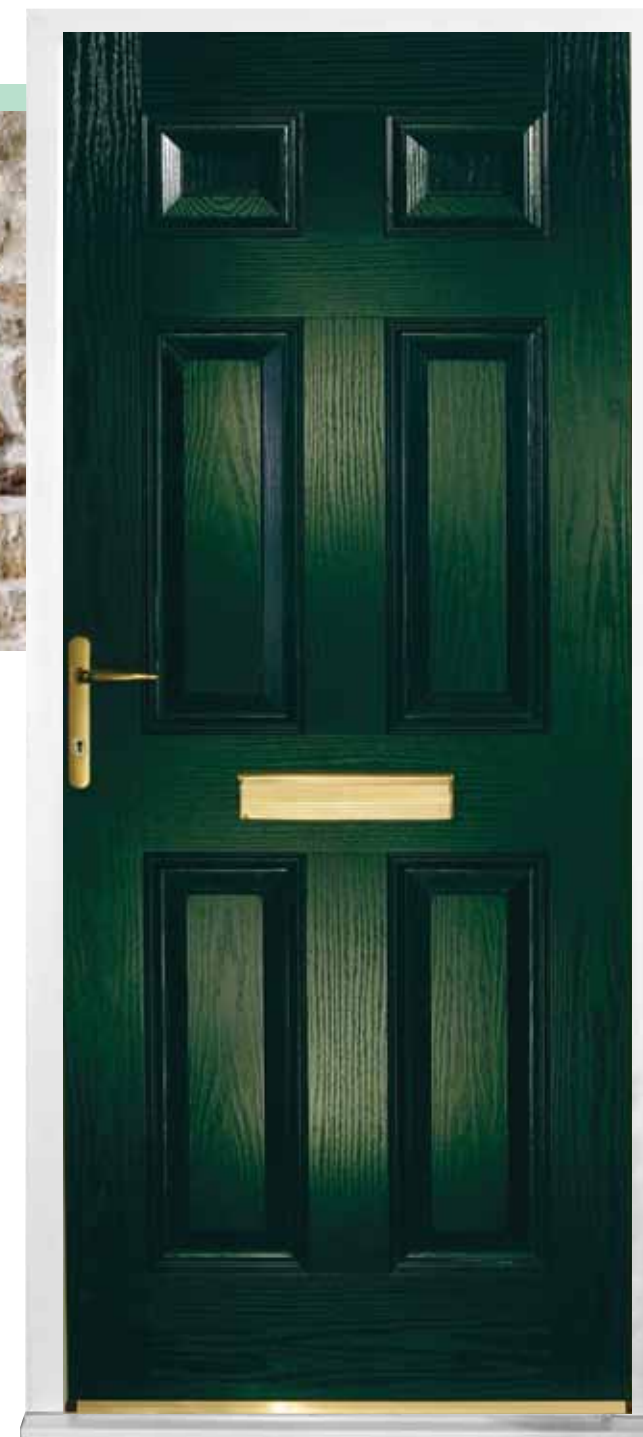

6 panel solid

featured here in Green with Gold hardware

External Door Colour (white inside)

Frame Colour (white inside)