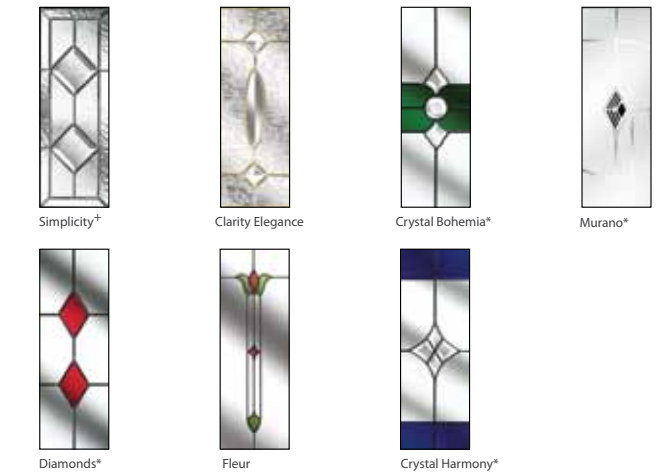

Available glass designs

External Door Colour (white inside)

Frame Colour (white inside)

Knaresborough door

Cottage 4 glazed

featured here in Black with Simplicity glass and Chrome hardware.

Available glass designs

External Door Colour (white inside)

Frame Colour (white inside)

Lindisfarne door

Cottage 1 glazed

featured here in White with Murano glass and Gold hardware.

Available glass designs

External Door Colour (white inside)

Frame Colour (white inside)

Quatford door

Cottage 1 glazed

Featured here in Blue with Diamond Cut glass and Chrome hardware

Available glass designs

External Door Colour (white inside)

Frame Colour (white inside)