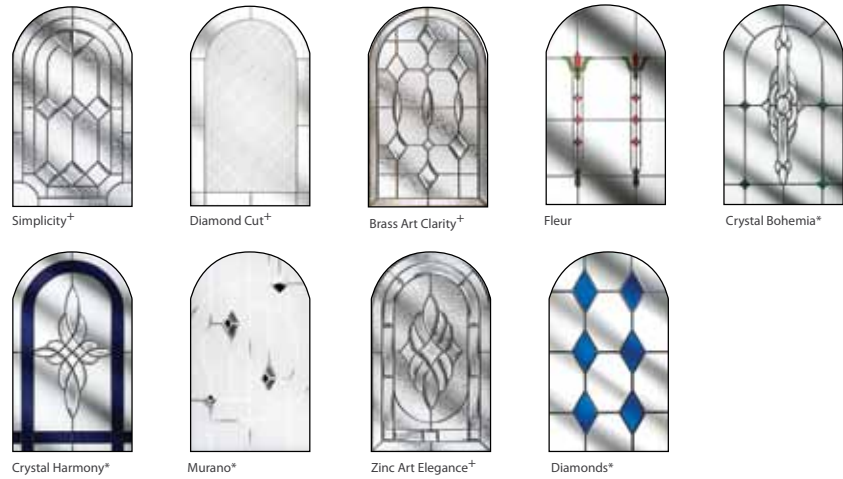

Frame Colour (white inside)

Carisbrooke door

2 panel 2 glazed

featured here in Black with Simplicity glass and Chrome hardware

Sidescreen option

Available glass designs

External Door Colour (white inside)

Frame Colour (white inside)

Dartmouth door

4 panel 1 arch

featured here in Green with Crystal Bohemia glass and Gold hardware

Available glass designs

External Door Colour (white inside)

Frame Colour (white inside)

Edinburgh door

2 panel 1 arch

featured here in Blue with Brass Art Clarity glass and Chrome hardware

Available glass designs

External Door Colour (white inside)

Frame Colour (white inside)

Fraser door

2 panel half-glazed

featured here in White with Fleur glass and Black hardware

Available glass designs

External Door Colour (white inside)

Frame Colour (white inside)

Glenbuchat door

2 glazed 1 arch

featured here in Oak with Brass Art Clarity glass and Gold hardware

Available glass designs