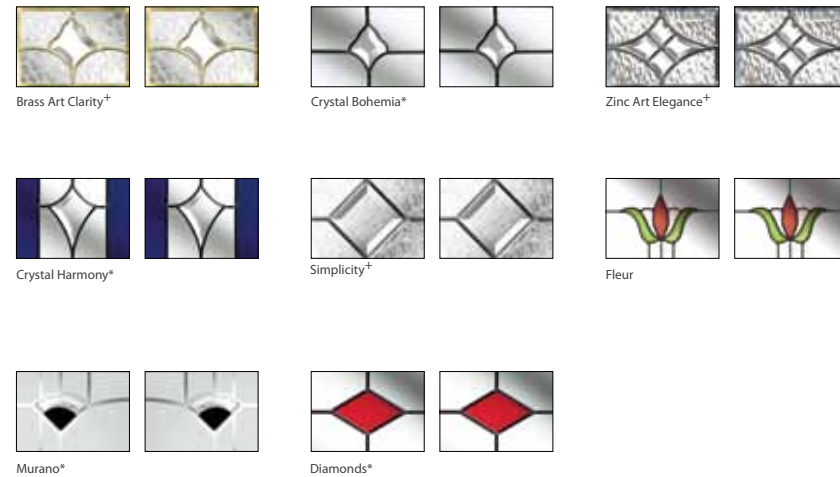

Available glass designs

External Door Colour (white inside)

Frame Colour (white inside)

Johnstone door