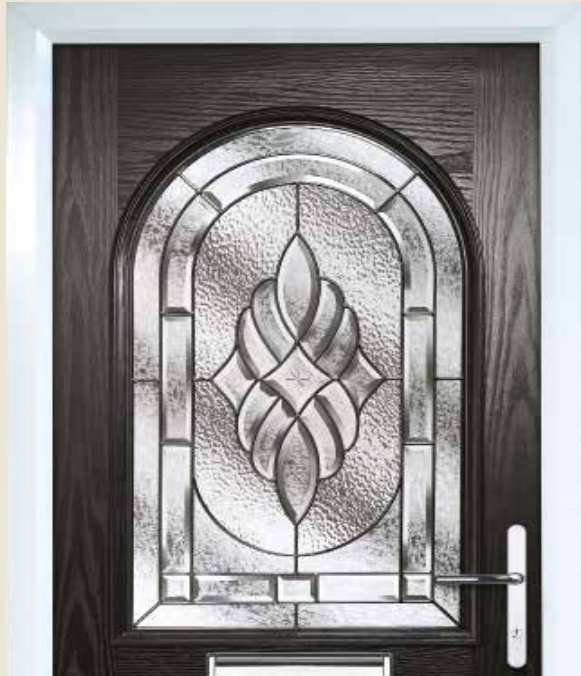

Composite Half Arched, Black, Platinum Elegance