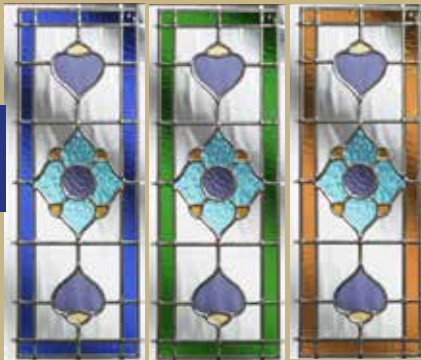

glass colours & options

Colour options

Kara

Grey Blue Green Red

Marmara

Black Blue Green Red Purple

Fusion Jewel

Black/Beige Blue Green Red

Dorchester

Blue Green Amber

Hand-made by UK craftsmen to create the look of traditional stained glass windows, the Heritage Dorchester range is made from individual pieces of coloured and clear obscure glass cemented into lead grooves and protected between two sheets of clear toughened glass. The range is available in the following colours.